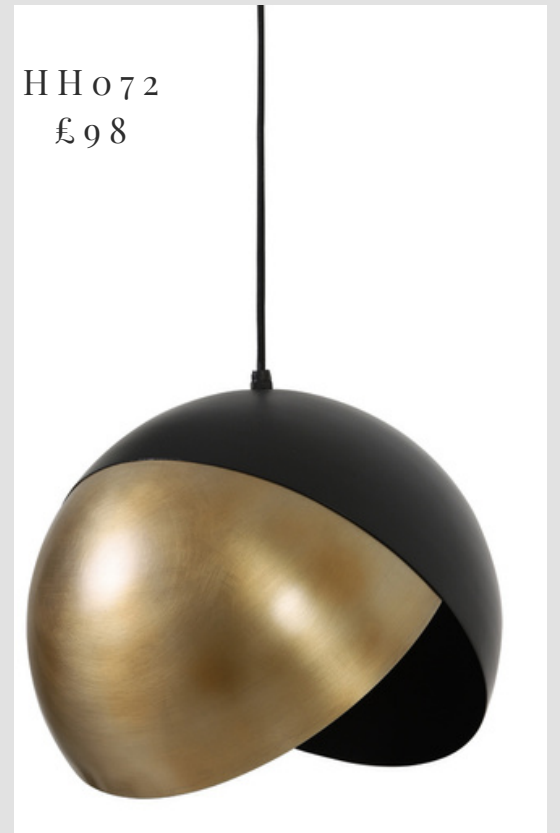

HH065
£924

PENDANTS,
WALL LAMPS
&
TABLE LAMPS

HH066
£8,587

HH067
£357

PENDANTS

HH068
£225

HH069
£115

HH070
£175

HH071
From £357

HH072
£98

HH073
£85

HH074
£168

HH075
£95

HH076
£156

HH077
£104

HH078
£81